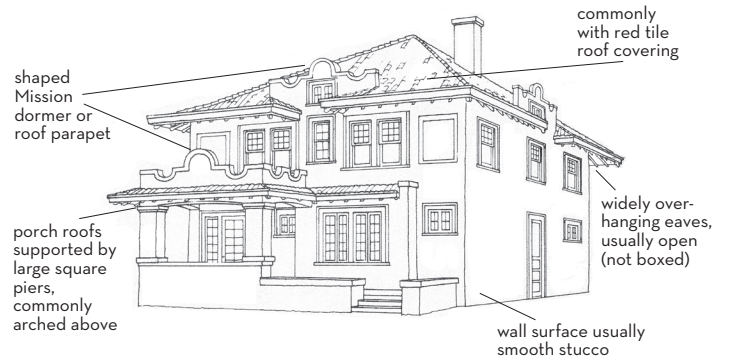

TEMPLE TERRACE *Preservation Society*

[ARCHITECTURAL STYLES OF TEMPLE TERRACE]

Shed (1960-present)

Inspired by architect Charles Moore

Florida College's Hutchinson Auditorium

Contemporary (1940-1980) Mid-Century Modern

Ranch (1935-1975)

Mission

Mediterranean Revival